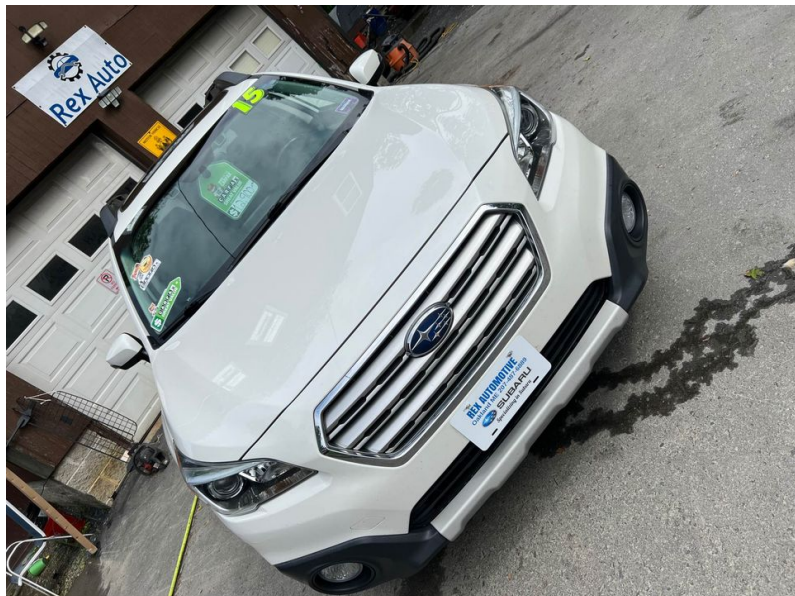

Call: (207) 487-6889

2015 SUBARU OUTBACK 2.5I LIMITED

\$11,995

133 HIGH ST. OAKLAND
ME,04963

[Scan QR Code or Click Here](#)

VIN: 4S4BSBNC4F3261569

STK#: 268

EXTERIOR COLOR: WHITE

DRIVETRAIN: AWD

TRIM: 2.5I LIMITED

CONDITION: USED

MPG HIGHWAY: 33

COLOR: WHITE

MILEAGE: 151276

INTERIOR COLOR: BLACK

TRANSMISSION: CVT